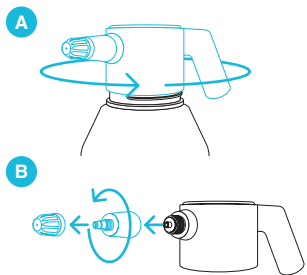

CLEANING

STEP 1

Twist off the spray handle, the nozzle, and the nozzle tip.