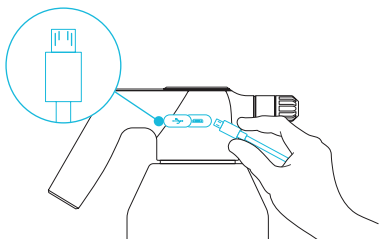

USING THE SPRAYER

CHARGING THE SPRAYER

Plug the cable's micro USB connector into the port on the side of the handle.

Connect the cable's USB connector into a power source to charge the sprayer.